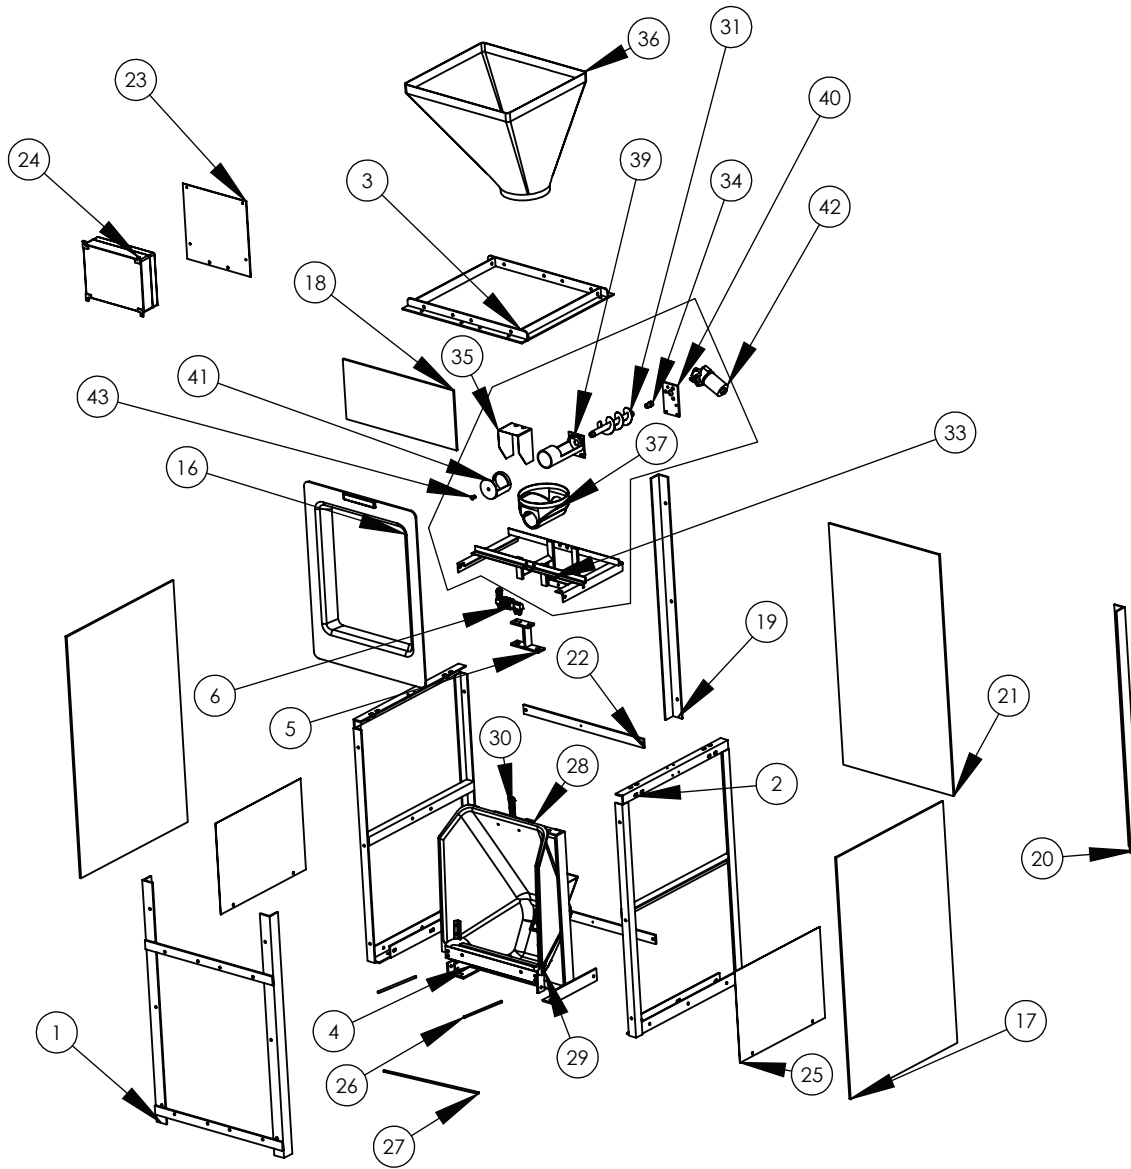

# FR-000FD4 FIRE® Feeder Exploded View

Item No.	Part Number	Description	Qty.
1	KR-FFD100	Feeder Front Frame	1
2	KR-FFD120	Feeder Side Frame	2
3	KR-FD2000	FIRE Feeder Hopper Mount	1
4	KR-FFD200	Feeder Trough Frame	1
5	KR-FFD210	Load Cell Mount	1
6	KR-FDE235	FIRE Load Cell	1
16	KR-FFD300	FIRE Fiberglass Front Panel	1
17	KR-FFD310	FIRE Feeder Plastic Side	2
18	KR-FFD330	FIRE Feeder IFC Protection	1
19	KR-FFD110	Feeder Rear Right Post	1
20	KR-FFD111	Feeder Rear Left Post	1
21	KR-FFD320	FIRE Feeder Plastic Back	1
22	KR-FFD115	Feeder Back Panel Straps	2
23	KR-FFD221	FIRE MK3 IFC Mount	1
24	KR-FDE720	FIRE Feeder MK3 Electronics Assembly (ISO ID)	1
25	KR_FF350	Antenna Shield	2
26	KR-FFD230	FIRE Short Tie Rod	2
27	KR-FFD235	FIRE Trough Sway Rod	1
28	KR-FTR300	FIRE Trough Hanger Wear Guide	1
29	KR-FTR002	FIRE Feeder 1-PC Trough Assembly	1
30	KR-FTR200	FIRE Trough Hanger Clevis SS	1
31	KR-FFD170	FIRE Auger	1
33	KR-FFD140	FIRE Auger Dispenser Mount Bracket	1
34	RSM_3005	Steel Auger Bushing	1
35	KR-FFD180	FIRE Auger Spill Guard	1
36	KR-HP1000	FIRE Fiberglass Hopper	1
37	KR-FFD150	Hopper Auger Boot	1
39	KR-FFD160	FIRE Auger Tube Assembly	1
40	KG-G25023	Auger Isolation Plastic	1
41	KG-G25024	Auger Cup	1
42	KG-EM1000	Dispenser Motor 24VDC	1
43	RFB-2035	HHCS M8 x 12 YZP	1