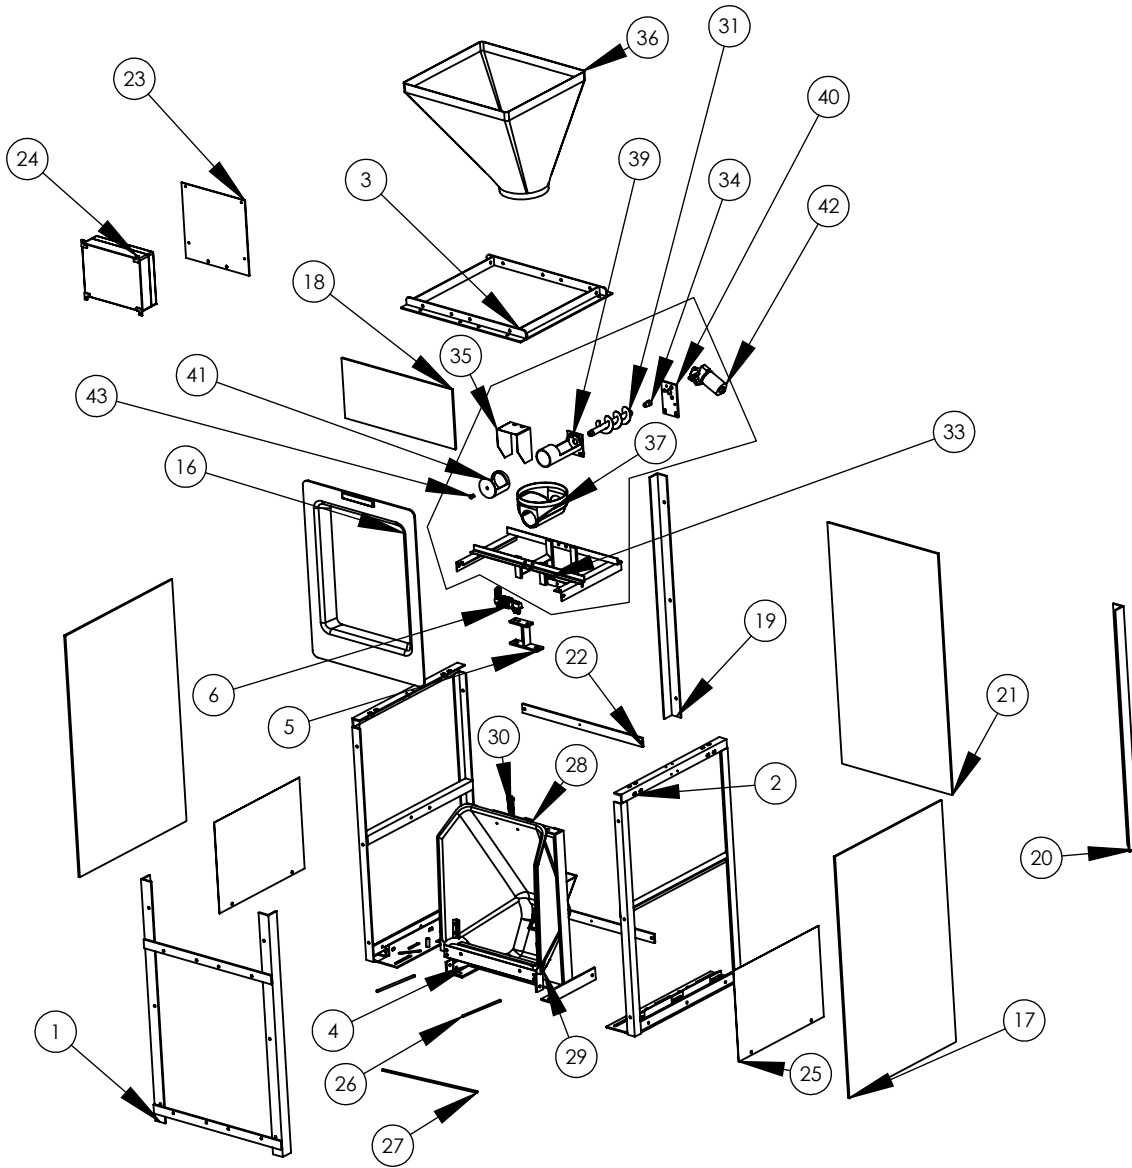

FF-000FD4 FIRE® Feeder Exploded View

Item No.	Part Number	Description	Qty.
1	KR-FFD100	Feeder Front Frame	1
2	KR-FFD120	Feeder Side Frame	2
3	KR-FD2000	FIRE Feeder Hopper Mount	1
4	KR-FFD200	Feeder Trough Frame	1
5	KR-FFD210	Load Cell Mount	1
6	KR-FDE230	FIRE Load Cell	1
16	KR-FFD300	FIRE Fiberglass Front Panel	1
17	KR-FFD310	FIRE Feeder Plastic Side	2
18	KR-FFD330	FIRE Feeder IFC Protection	1
19	KR-FFD110	Feeder Rear Right Post	1
20	KR-FFD111	Feeder Rear Left Post	1
21	KR-FFD320	FIRE Feeder Plastic Back	1
22	KR-FFD115	Feeder Back Panel Straps	2
23	KR-FFD221	FIRE MK3 IFC Mount	1
24	KR-FDE720	FIRE Feeder MK3 Electronics Assembly (ISO ID)	1
25	KR-FFD350	Antenna Shield	2
26	KR-FFD230	FIRE Short Tie Rod	2
27	KR-FFD235	FIRE Trough Sway Rod	1
28	KR-FTR300	FIRE Trough Hanger Wear Guide	1
29	KR-FTR002	FIRE Feeder 1-PC Trough Assembly	1
30	KR-FTR200	FIRE Trough Hanger Clevis SS	1
31	KR-FFD170	FIRE Auger	1
33	KR-FFD140	FIRE Auger Dispenser Mount Bracket	1
34	RSM_3005	Steel Auger Bushing	1
35	KR-FFD180	FIRE Auger Spill Guard	1
36	KR-HP1000	FIRE Fiberglass Hopper	1
37	KR-FFD150	Hopper Auger Boot	1
39	KR-FFD160	FIRE Auger Tube Assembly	1
40	KG-G25023	Auger Isolation Plastic	1
41	KG-G25024	Auger Cup	1
42	KG-EM1000	Dispenser Motor 24VDC	1
43	RFB-2035	HHCS M8 x 12 YZP	1