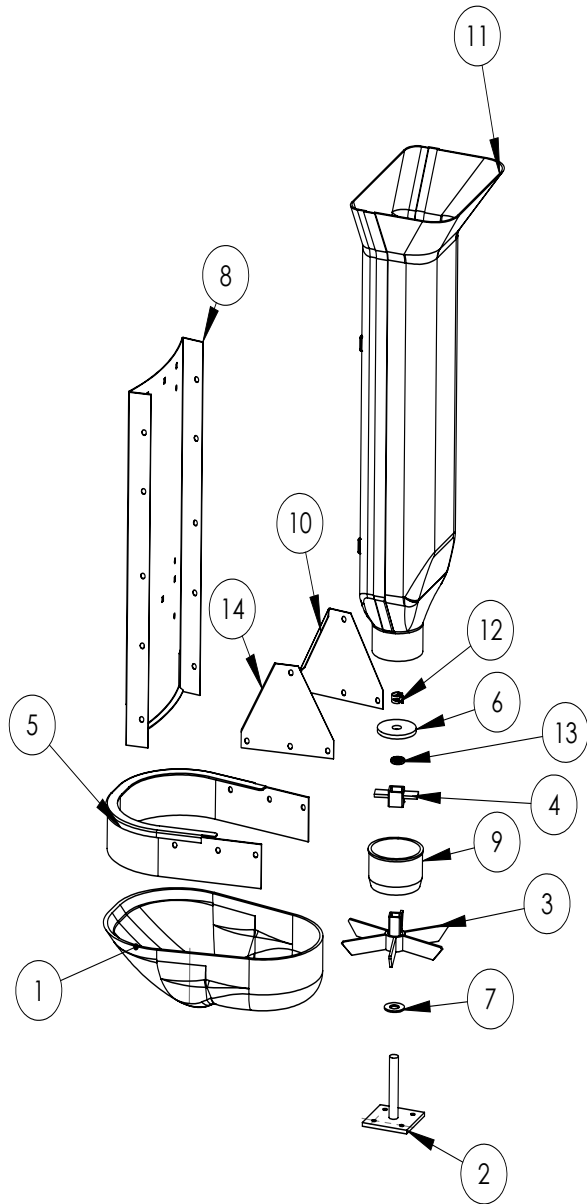

FF-00S100 Sow Feeder Exploded View

Item No.	Part Number	Description	Qty.
1	KF-S10001	Sow Feeder Trough	1
2	KF-N30007	Axle Assembly	1
3	KF-S10004	Feed Wheel	1
4	KF-S10005	Feed Sweep	1
5	KF-S10009	Trough Ring	1
6	KF-S10006	Feed Washer	1
7	RFW-7001	Feed Wheel Washer	1
8	KF-S10002	Back Panel	1
9	KF-S10008	Hopper Cap	1
10	KF-S10011	Left Side Brace	1
11	RMX-1030	Feed Hopper	1
12	RFD-1420	Self-tightening Spring Clamp	1
13	RFM-7410	Cap, Plastic Hose	1
14	KF-S10010	Right Side Brace	1