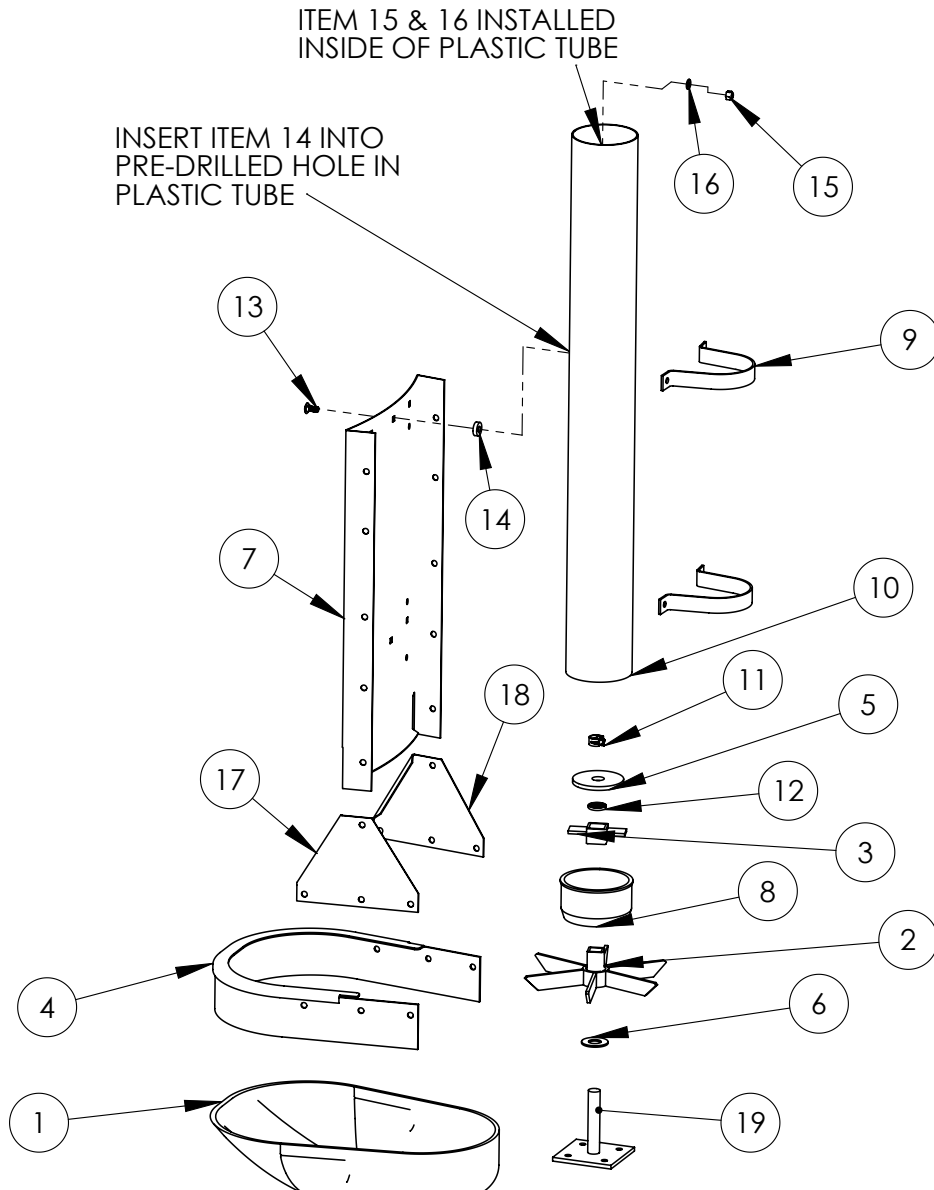

# FF-00S110 Sow Feeder Exploded View

Item No.	Part Number	Description	Qty.
1	KF-S10001	Sow Feeder Trough	1
2	KF-S10004	Feed Wheel	1
3	KF-S10005	Feed Sweep	1
4	KF-S10009	Trough Ring	1
5	KF-S10006	Feed Washer	1
6	RFW-7001	Feed Wheel Washer	1
7	KF-S10002	Back Panel	1
8	KF-S10008	Hopper Cap	1
9	KF-S11003	Hopper Tube Clamp w/hole	2
10	KF-S11001	Drop Tube	1
11	RFD-1420	Self-tightening Spring Clamp	1
12	RFM-7410	Cap, Plastic Hose	1
13	RFB-2052	Carriage Bolt 5/16" x 3/4" ZP	1
14	RFW-3155	Neoprene Rubber Washer 3/8" x 6/8"	1
15	RFN-2400	Hex Nut 5/16"	1
16	RFW-2000	Washer 5/16"	1
17	KF-S10010	Right Side Brace	1
18	KF-S10011	Left Side Brace	1
19	KF-N30007	Axle Assembly	1