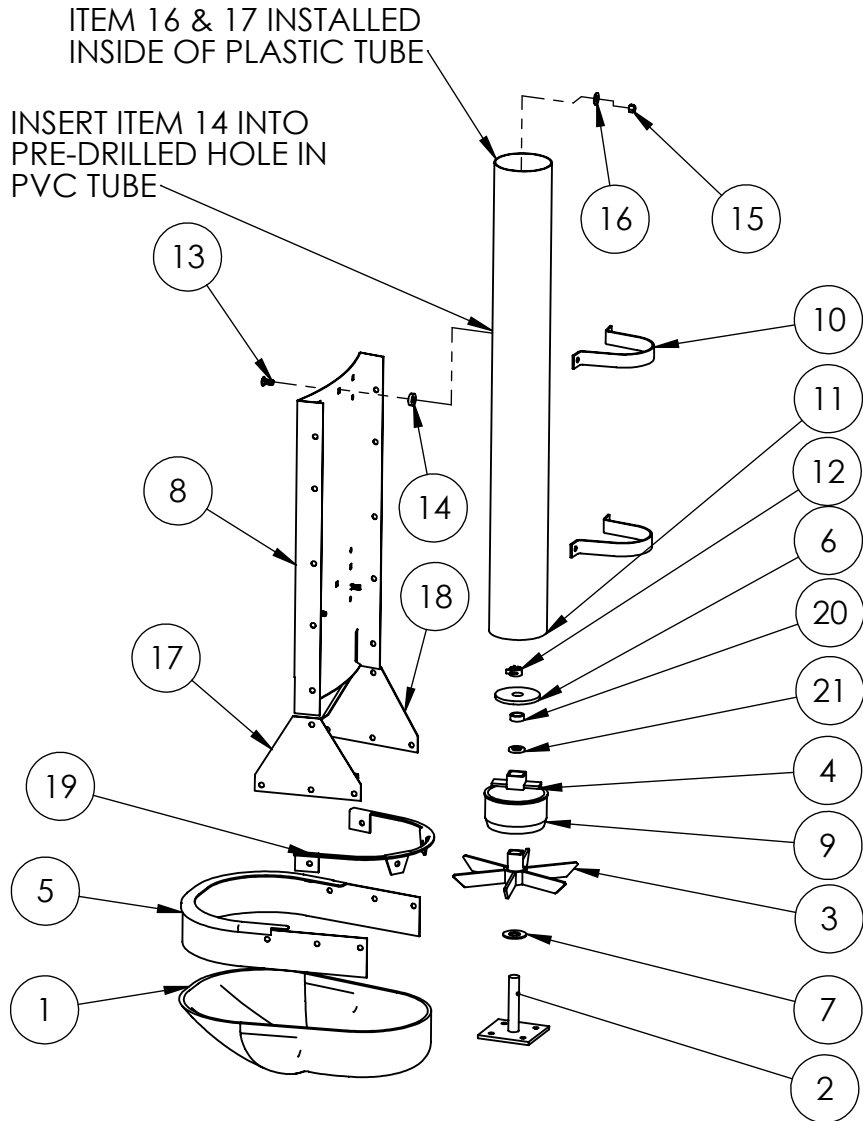

FF-00S110 Sow Feeder Exploded View

ITEM NO.	PART NUMBER	DESCRIPTION	QTY.
1	KF_S10001	SOW FEEDER TROUGH	1
2	KF_N30007	AXLE ASSEMBLY RN3	1
3	KF_S10004	FEED WHEEL	1
4	KF_S10005	FEED SWEEP SF1	1
5	KF_S10009	TROUGH RING SF1	1
6	KF_S10006	FEED WASHER	1
7	RFW_7001	FEED WHEEL WASHER	1
8	KF_S10002	BACK PANEL	1
9	KF_S10008	HOPPER CAP	1
10	KF_S11003	HOPPER TUBE CLAMP	2
11	KF_S11001	DROP TUBE	1
12	RFD_1420	SELF-TIGHTENING SPRING CLAMP	1
13	RFB_2052	CARRIAGE BOLT 5/16 X 3/4 ZP	1
14	RFW_3155	WASHER 3/8 X 7/8 NEOPRENE RUBBER	1
15	RFN_2400	NUT 5/16 HEX LOC NYLON ZP	1
16	RFW_2000	WASHER 5/16 FLAT ZP	1
17	KF_S10010	RIGHT SIDE BRACE	1
18	KF_S10011	LEFT SIDE BRACE	1
19	RSM_3401	Sow Feeder Back Edge Protector	1
20	KF_S10013	SPACER, FEED WASHER SF1, 3/8"	1
21	RFM_7410	CAP, PLASTIC HOSE 1.056	1