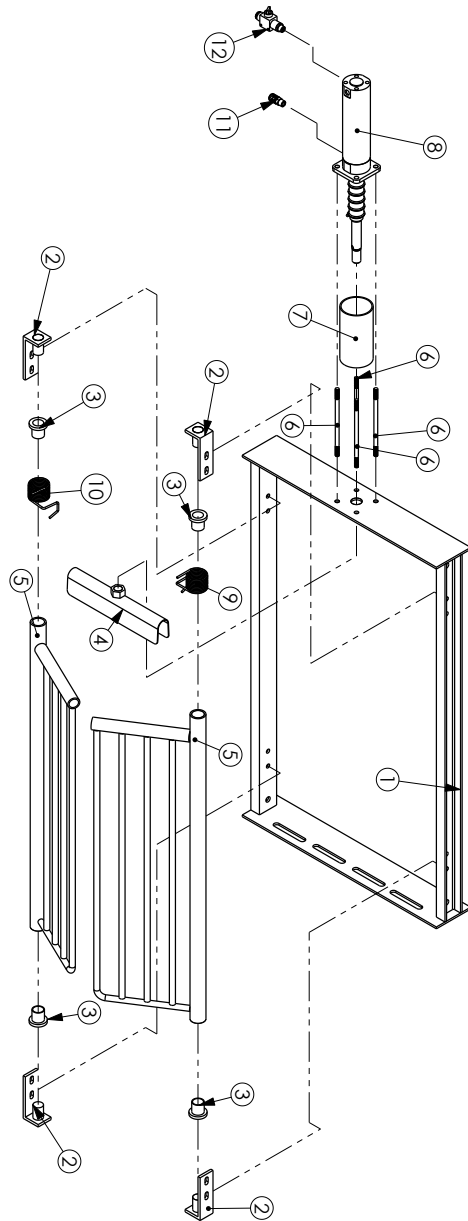

FS-SS0560 By-Pass Gate Assembly Stainless Steel

Item No.	Part Number	Description	Qty.
1	KS-SS0561	By-Pass Gate Frame SS	1
2	KS-SS0180	Gate Hinge SS	4
3	RFM-7422	Bushing 1 1/2 x 1 1/4 x 29/32 BC	4
4	KS-SS0563	By-Pass Gate Lock SS	1
5	KS-SS0562	By-Pass Gate SS	2
6	KS-SS0565	By-Pass Gate Tie Rod SS	4
7	KS-SS0566	By-Pass Gate Cylinder Spacer SS	1
8	RFF-4049	By-Pass Gate Cylinder 50mm x 75mm Stroke	1
9	RFM-4515	By-Pass Gate Spring Right Hand	1
10	RFM-4516	By-Pass Gate Spring Left Hand	1
11	RFF-4024	1/4 PT Air Muller	1
12	KS-SS0557	By-Pass Gate Orifice Valve Assembly	1