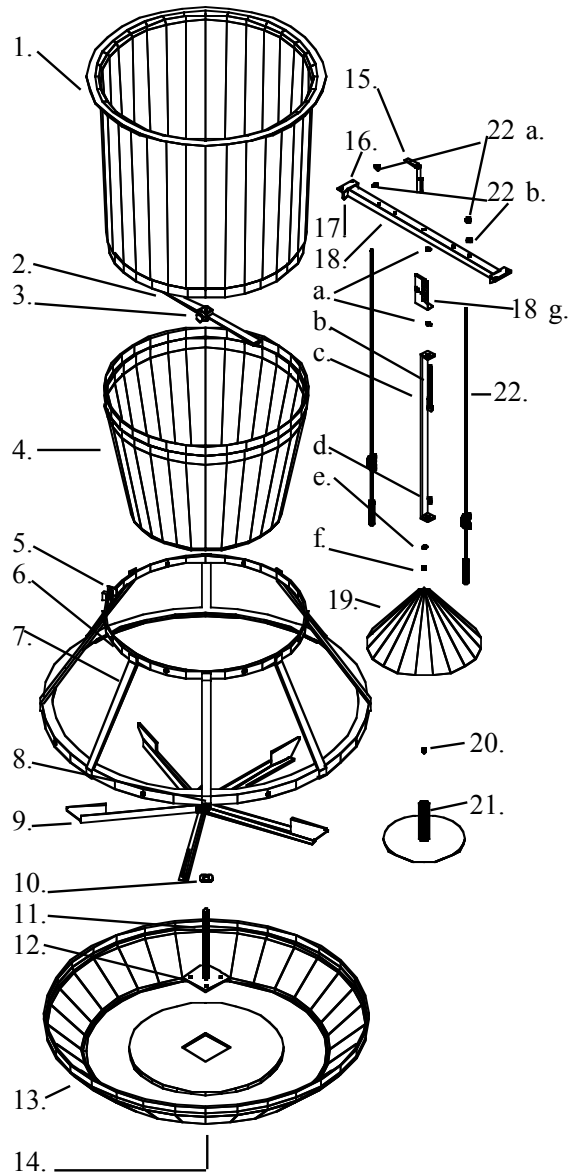

Big Wheel® Model RF1 Round Finish Confinement Feeder

Item No.	Part Number	Description	Qty.
1	KF-10002	Hopper Top	1
2	KF-10007	Feed Sweep	1
3	RFB-1100	Set Screw	1
4	KF-F10001	Hopper Bottom	1
5	RFB-2150	Tightener Bolt	1
	RFN-2100	Tightener Nut	1
	RFN-2200	Tightener Jam Nut	1
6	RFB-2050	Divider Bolts	7
	RFN-2300	Divider Nuts	7
7	KF-F10005	Trough Divider Cage	1
8	RFB-2050	Divider Bolts	8
	RFB-2300	Divider Nuts	8
9	KF-F10006	Feed Wheel	1
10	RFW-7001	Feed Wheel Washer	1
11	KF-F10008	Axle Assembly	1
12	RFB-0821	Axle Bolts	4
13	KF-F10003	Trough	1
14	RFN-0851	Axle Flange Nuts	4
15	KF-F10017	Handle Nut	1
16	RFB-0810	Crossbar Bolts	4
17	RFN-0811	Crossbar Nuts	4
18	KF-F10011	Crossbar	1
a	RFN-3100	Full Hex Nuts	2
b	RFB-3910	Feed Gauge Assembly Bolt	1
c	KF-F10015	Cone Strap	1
d	RFB-3200	Bolt	1
e	RFN-3500	Jam Hex Nut 3/8"	1
f	RFW-3100	Flat Washer	1
g	KF-F10016	Feed Gauge Adjustment Plate	1
19	KF-F10004	Cone	1
20	RFW-2000	Cone Support Washer	1
21	KF-F10009	Cone Support	1
22	FF-00RF1B	Bump Bar Agitator	2
a	RFN-1401	Bump Bar Lock Nut	2
b	RFW-2000	Bump Bar Washer	2