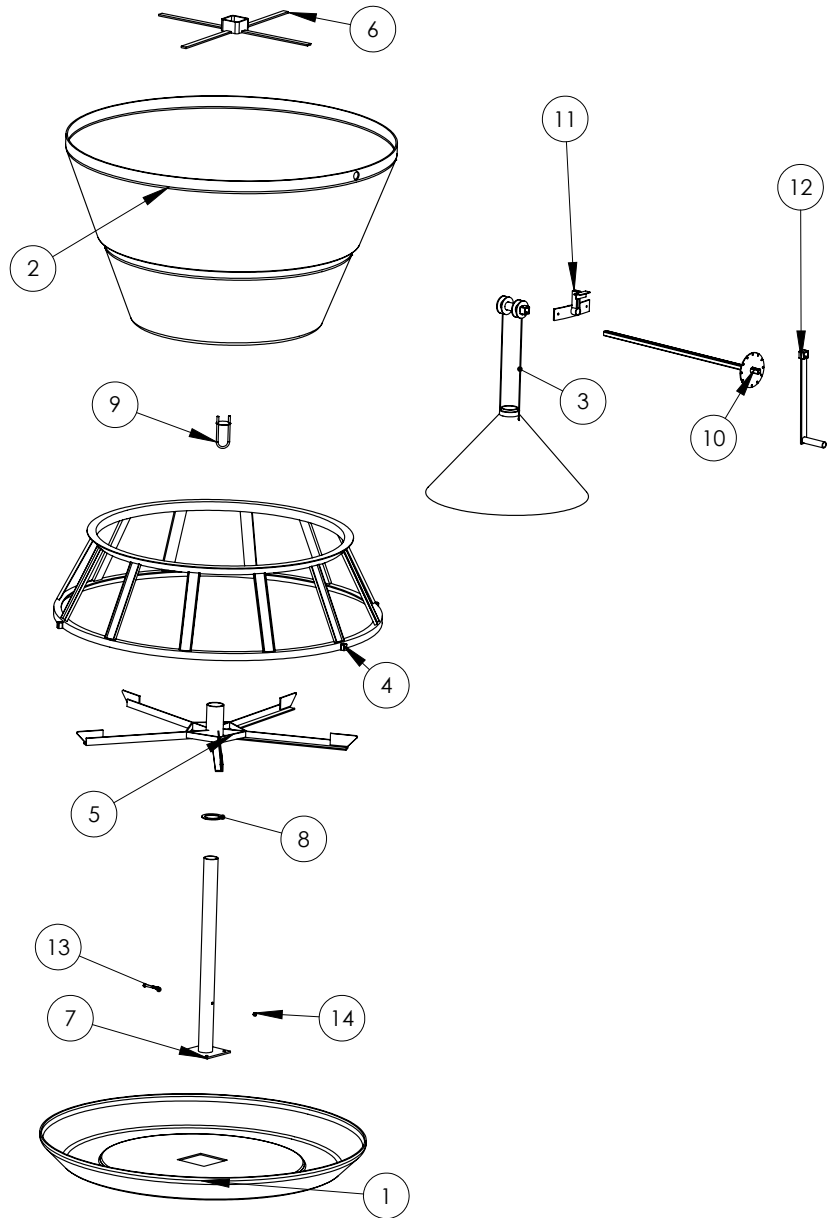

Big Wheel® Model RO25 Feeder

Item No.	Part Number	Description	Qty.
1	KF-O10003	Trough RO1, Fiberglass	1
2	KF-O10001	Hopper Bottom RO1, Fiberglass	1
3	KF-O10004	Cone Assembly RO1	1
4	KF-O10005	Trough Divider RO1	1
5	KF-O10006	Feed Wheel RO1	1
6	KF-O10007	Feed Sweep RO1	1
7	KF-O10008	Axle Assembly RO1	1
8	RFW-9700	2 1/2" Flat Washer, ZP	1
9	KF-O10020	Axle Cover RO1 Assembly	1
10	KF-O10009	Cone Adjust Rod RO1	1
11	KF-O10010	Cone Adjust Bracket RO1	1
12	KF-O10011	Cone Adjust Handle	1
13	RFB-2300	HHCS 5/16 x 3 ZP	1
14	RFN-2100	5/16" Hex Nut ZP	1